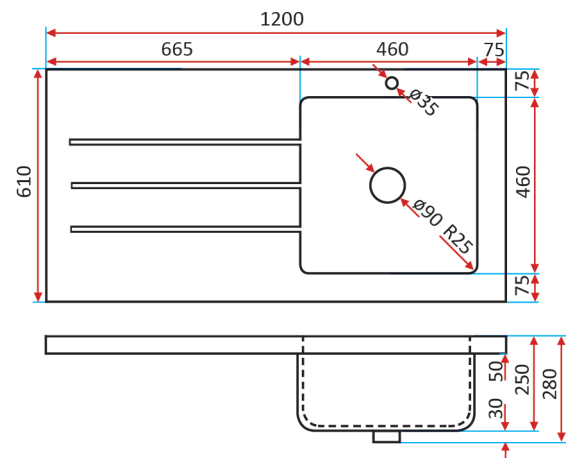

Bloom White Laundry Unit

Top and Bowl:

- / Gloss white 50mm thick polymarble bench
- / 45L bowl moulded into the bench
- / Built-in overflow
- / 90mm basket waste
- / Available in left hand or right hand configurations or without a tap hole

Overall Dimensions:

1200 W x 610 D x 940mm H

Product Codes:

Bloom White Laundry Units

77060 | Right hand bowl with tap hole

77061 | Left hand bowl with tap hole

77062 | No tap hole

Cabinet:

- / White gloss cabinet made from moisture resistant E1 HMR Board
- / Two spacious soft close drawers on heavy duty runners
- / Top drawer has a cutout for a standard 50mm S&P trap (not supplied)
- / Accommodates all standard sized front loader washing machines

Warranty:

- / 5 years

Disclaimer: All measurement are in millimetres and are solely for reference purposes. Colours have been reproduced with as much accuracy as possible. Any changes resulting from technical advance of design or colour may be made without prior notice. Tapware, accessories and appliances are for illustration purposes only. Further information on warranties is available at www.everhard.com.au

Version: 001
100