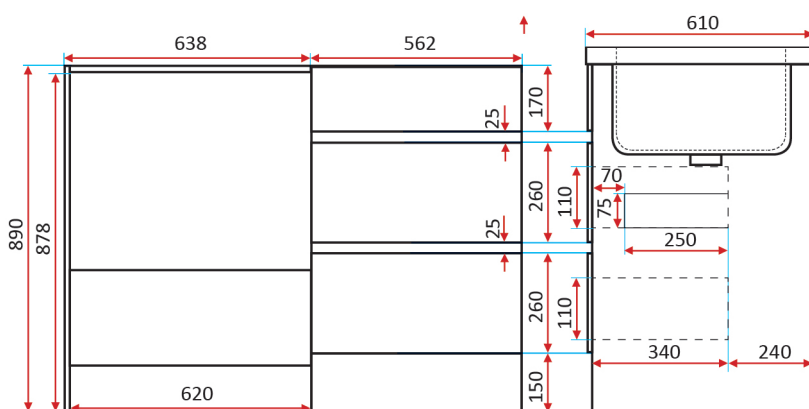

Bloom White Laundry Unit

Top and Bowl:

- / Gloss white 50mm thick polymarble bench
- / 45L bowl moulded into the bench
- / Built-in overflow
- / 90mm basket waste
- / Available in left hand or right hand configurations or without a tap hole

Overall Dimensions:

1200 W x 610 D x 940mm H

Product Codes:

Bloom White Laundry Units

77060 | Right hand bowl with tap hole

77061 | Left hand bowl with tap hole

77062 | No tap hole

Cabinet:

- / White gloss cabinet made from moisture resistant E1 HMR Board
- / Two spacious soft close drawers on heavy duty runners
- / Top drawer has a cutout for a standard 50mm S&P trap (not supplied)
- / Accommodates all standard sized front loader washing machines

Warranty:

- / 5 years

Disclaimer: All measurement are in millimetres and are solely for reference purposes. Colours have been reproduced with as much accuracy as possible. Any changes resulting from technical advance of design or colour may be made without prior notice. Tapware, accessories and appliances are for illustration purposes only. Further information on warranties is available at www.everhard.com.au

Version: 001
100